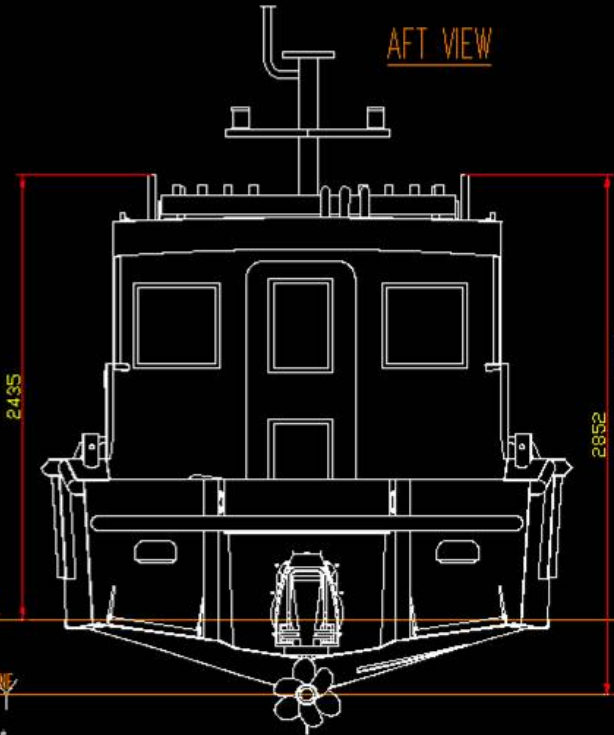

AFT VIEW

SIDE VIEW

TOP VIEW

BASELINE

Y-CUT