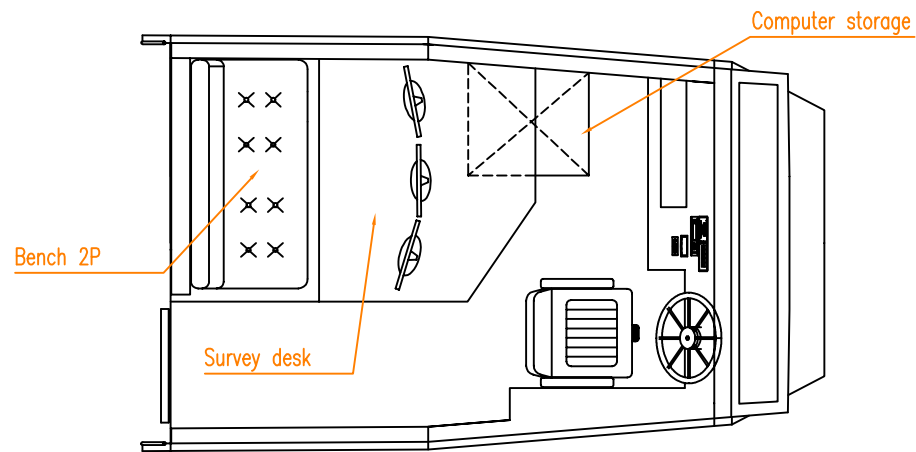

FRONT VIEW

AFT VIEW

SIDE VIEW

WHEELHOUSE LAY-OUT

TOP VIEW

Double moonpool configuration  
installation dimensions as indicated in detail below

3D VIEW

MOONPOOL DIMENSIONS

Main particulars

Length over all	7.97 [m]
Breadth over all	2.90 [m]
Displacement	Approx. 3000 [kg]
Oxe diesel outboard	200 [HP]

Inner cabin dimensions

Max. length	2.85 [m]
Max. breadth	1.95 [m]
Height (floor to ceiling)	1.95 [m]

	DRAWN	DutchWorkboats	FORMAT	A3	PROJECTION	
	CHECKED	B.A. de Vries	SCALE	1:40		
	APPROVED		DATE	07-04-2016		
FAST SURVEY BOAT 7.50 – GENERAL ARRANGEMENT						
TYPE DWB FAST SURVEY BOAT 7.50 WITH OXE DIESEL OUTBOARD						
	YARD NO		DWG NO		SHEET	REVISION
	contractor					
	building yard					