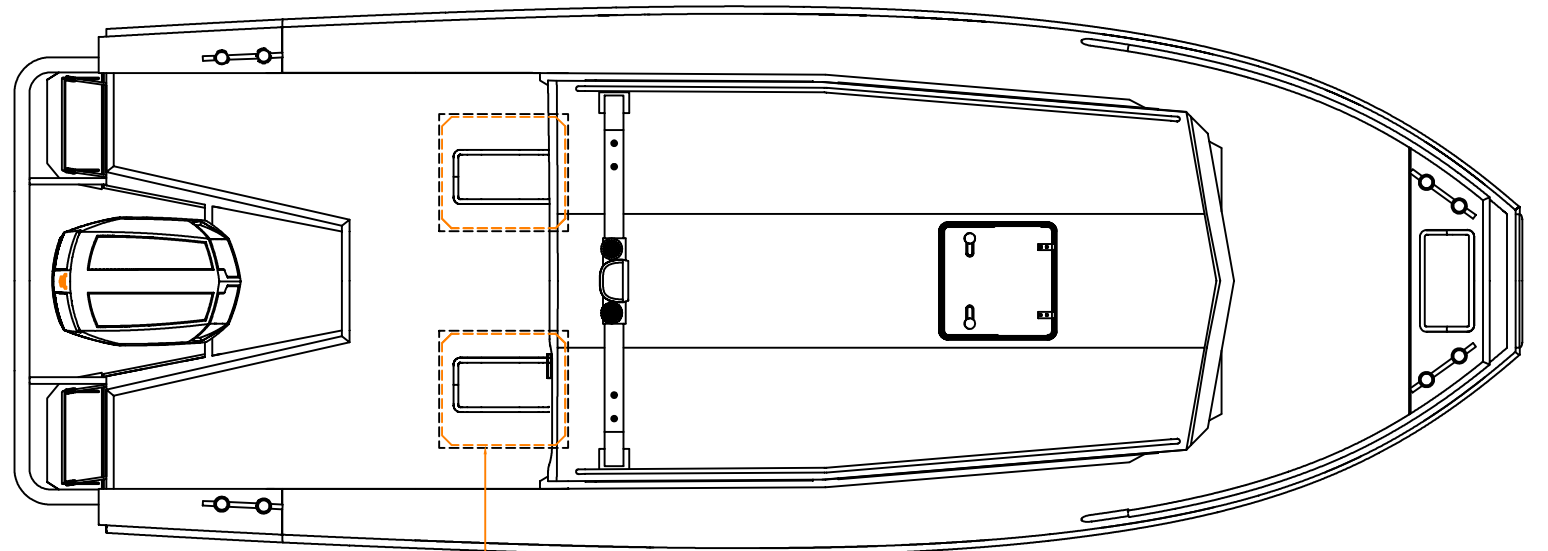

FRONT VIEW

AFT VIEW

SIDE VIEW

WHEELHOUSE LAY-OUT

TOP VIEW

Double moonpool configuration  
installation dimensions as indicated in detail below

3D VIEW

MOONPOOL DIMENSIONS

Main particulars

Length over all	7.97 [m]
Breadth over all	2.90 [m]
Displacement	Approx. 3000 [kg]
Oxe diesel outboard	200 [HP]

Inner cabin dimensions

Max. length	2.85 [m]
Max. breadth	1.95 [m]
Height (floor to ceiling)	1.95 [m]

	DRAWN	DutchWorkboats	FORMAT	A3	PROJECTION	
	CHECKED	B.A. de Vries	SCALE	1:40		
	APPROVED		DATE	07-04-2016		
FAST SURVEY BOAT 7.50 – GENERAL ARRANGEMENT						
TYPE DWB FAST SURVEY BOAT 7.50 WITH OXE DIESEL OUTBOARD						
	YARD NO		DWG NO		SHEET	REVISION
	contractor					
	building yard					