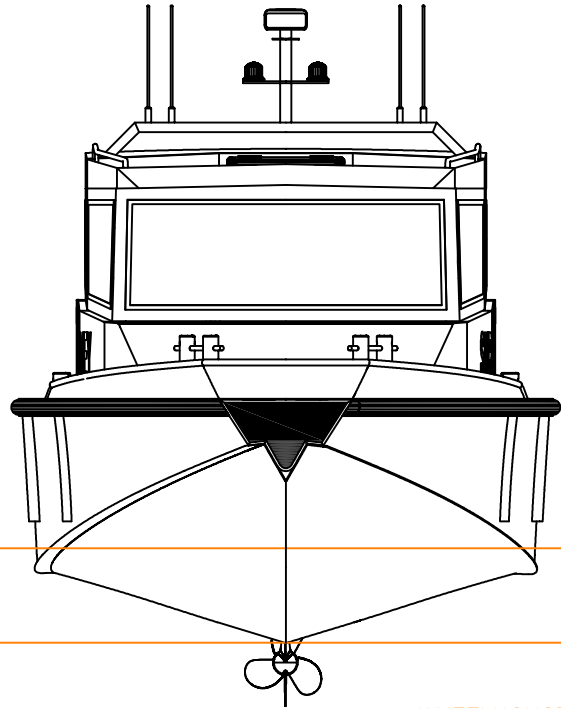

FRONT VIEW

AFT VIEW

SIDE VIEW

WHEELHOUSE LAY-OUT

TOP VIEW

Double moonpool configuration  
installation dimensions as indicated in detail below

3D VIEW

MOONPOOL DIMENSIONS

Main particulars

Length over all	7.97 [m]
Breadth over all	2.90 [m]
Displacement	Approx. 3000 [kg]
Oxe diesel outboard	200 [HP]

Inner cabin dimensions

Max. length	2.85 [m]
Max. breadth	1.95 [m]
Height (floor to ceiling)	1.95 [m]

	DRAWN	DutchWorkboats	FORMAT	A3	PROJECTION	
	CHECKED	B.A. de Vries	SCALE	1:40		
	APPROVED		DATE	07-04-2016		
FAST SURVEY BOAT 7.50 – GENERAL ARRANGEMENT						
TYPE DWB FAST SURVEY BOAT 7.50 WITH OXE DIESEL OUTBOARD						
	YARD NO		DWG NO		SHEET	REVISION
	contractor					
	building yard					