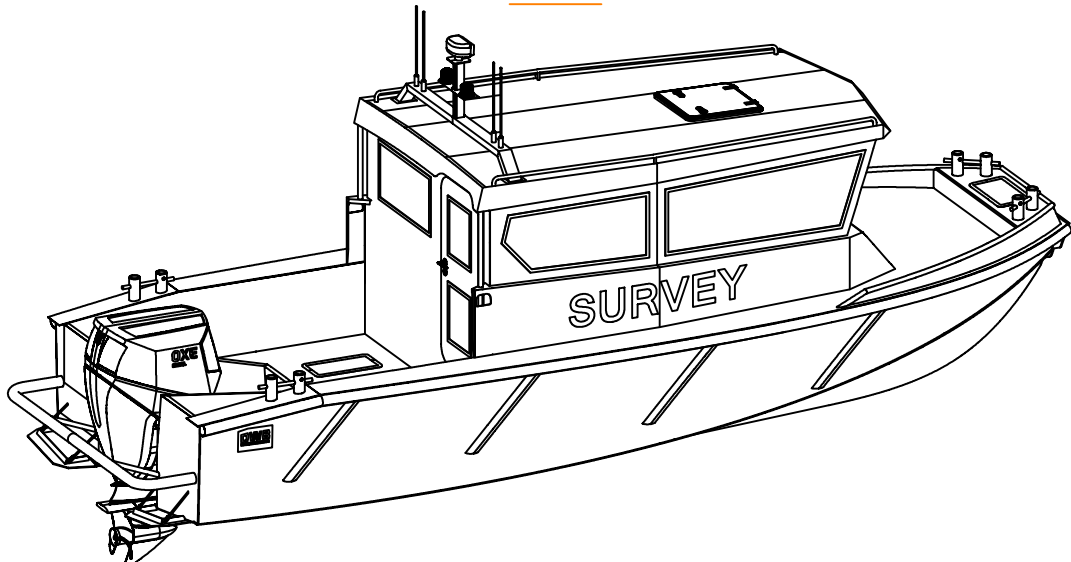

FRONT VIEW

AFT VIEW

SIDE VIEW

WHEELHOUSE LAY-OUT

TOP VIEW

Double moonpool configuration  
installation dimensions as indicated in detail below

3D VIEW

MOONPOOL DIMENSIONS

Main particulars

Length over all	7.97 [m]
Breadth over all	2.90 [m]
Displacement	Approx. 3000 [kg]
Oxe diesel outboard	200 [HP]

Inner cabin dimensions

Max. length	2.85 [m]
Max. breadth	1.95 [m]
Height (floor to ceiling)	1.95 [m]

	DRAWN	DutchWorkboats	FORMAT	A3	PROJECTION	
	CHECKED	B.A. de Vries	SCALE	1:40		
	APPROVED		DATE	07-04-2016		
FAST SURVEY BOAT 7.50 – GENERAL ARRANGEMENT						
TYPE DWB FAST SURVEY BOAT 7.50 WITH OXE DIESEL OUTBOARD						
	YARD NO		DWG NO		SHEET	REVISION
	contractor					
	building yard					