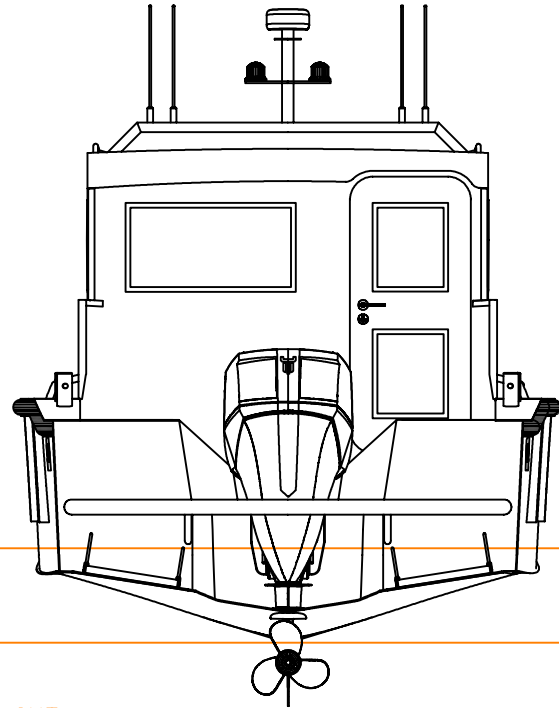

FRONT VIEW

AFT VIEW

SIDE VIEW

WHEELHOUSE LAY-OUT

TOP VIEW

Double moonpool configuration  
installation dimensions as indicated in detail below

3D VIEW

MOONPOOL DIMENSIONS

Main particulars

Length over all	7.97 [m]
Breadth over all	2.90 [m]
Displacement	Approx. 3000 [kg]
Oxe diesel outboard	200 [HP]

Inner cabin dimensions

Max. length	2.85 [m]
Max. breadth	1.95 [m]
Height (floor to ceiling)	1.95 [m]

	DRAWN	DutchWorkboats	FORMAT	A3	PROJECTION	
	CHECKED	B.A. de Vries	SCALE	1:40		
	APPROVED		DATE	07-04-2016		
FAST SURVEY BOAT 7.50 – GENERAL ARRANGEMENT						
TYPE DWB FAST SURVEY BOAT 7.50 WITH OXE DIESEL OUTBOARD						
	YARD NO		DWG NO		SHEET	REVISION
	contractor					
	building yard					