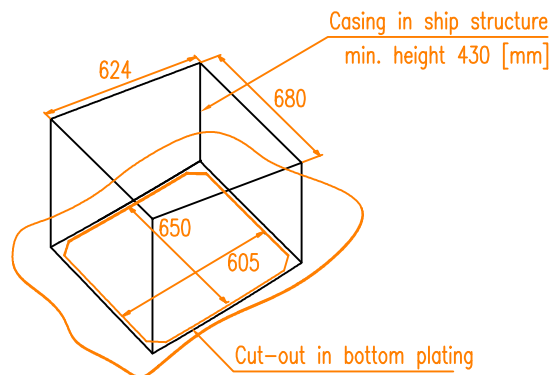

FRONT VIEW

AFT VIEW

SIDE VIEW

WHEELHOUSE LAY-OUT

TOP VIEW

Double moonpool configuration  
installation dimensions as indicated in detail below

3D VIEW

MOONPOOL DIMENSIONS

Main particulars

Length over all	7.97 [m]
Breadth over all	2.90 [m]
Displacement	Approx. 3000 [kg]
Oxe diesel outboard	200 [HP]

Inner cabin dimensions

Max. length	2.85 [m]
Max. breadth	1.95 [m]
Height (floor to ceiling)	1.95 [m]