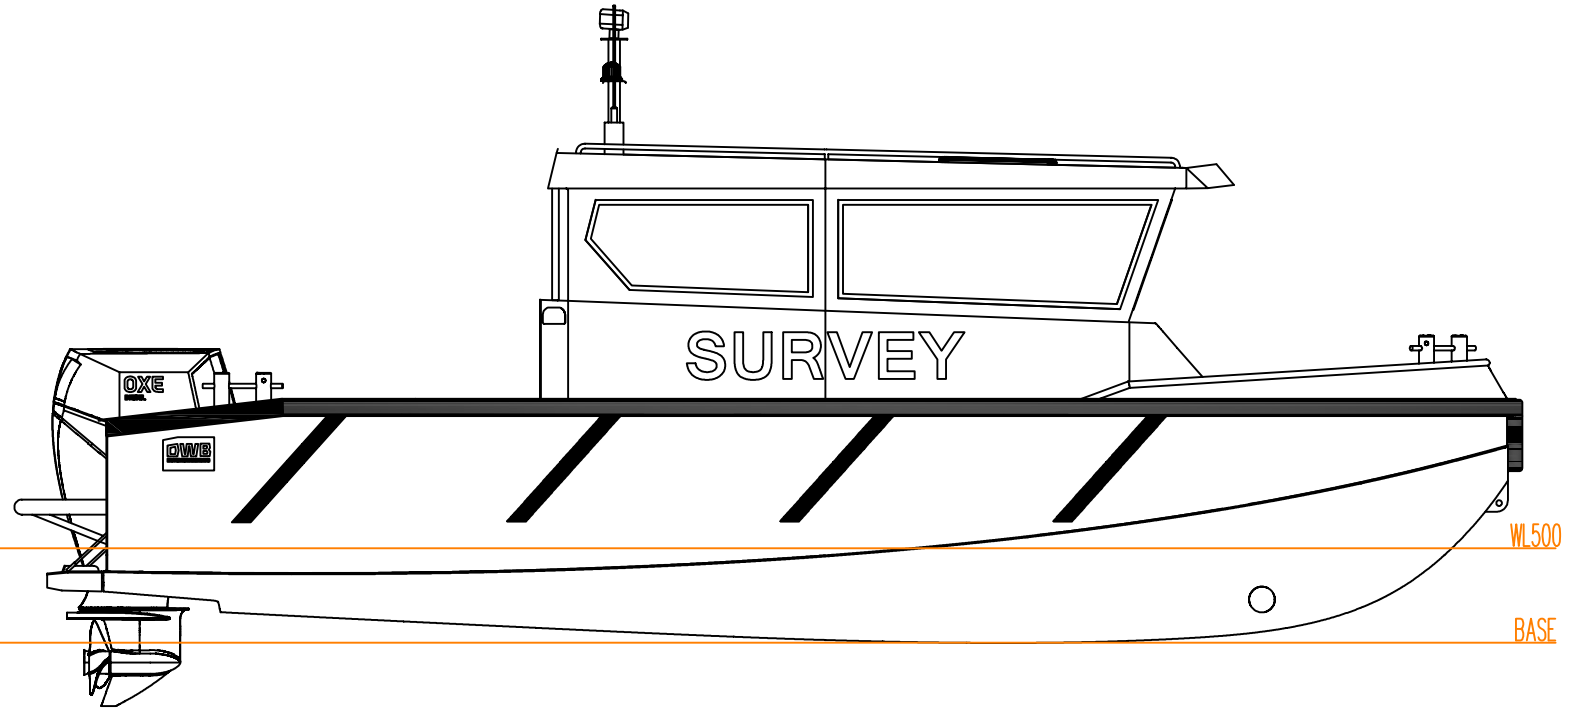

FRONT VIEW

AFT VIEW

SIDE VIEW

WHEELHOUSE LAY-OUT

TOP VIEW

Double moonpool configuration  
installation dimensions as indicated in detail below

3D VIEW

MOONPOOL DIMENSIONS

Main particulars

Length over all	7.97 [m]
Breadth over all	2.90 [m]
Displacement	Approx. 3000 [kg]
Oxe diesel outboard	200 [HP]

Inner cabin dimensions

Max. length	2.85 [m]
Max. breadth	1.95 [m]
Height (floor to ceiling)	1.95 [m]

	DRAWN	DutchWorkboats	FORMAT	A3	PROJECTION	
	CHECKED	B.A. de Vries	SCALE	1:40		
	APPROVED		DATE	07-04-2016		
FAST SURVEY BOAT 7.50 – GENERAL ARRANGEMENT						
TYPE DWB FAST SURVEY BOAT 7.50 WITH OXE DIESEL OUTBOARD						
	YARD NO		DWG NO		SHEET	REVISION
	contractor					
	building yard					