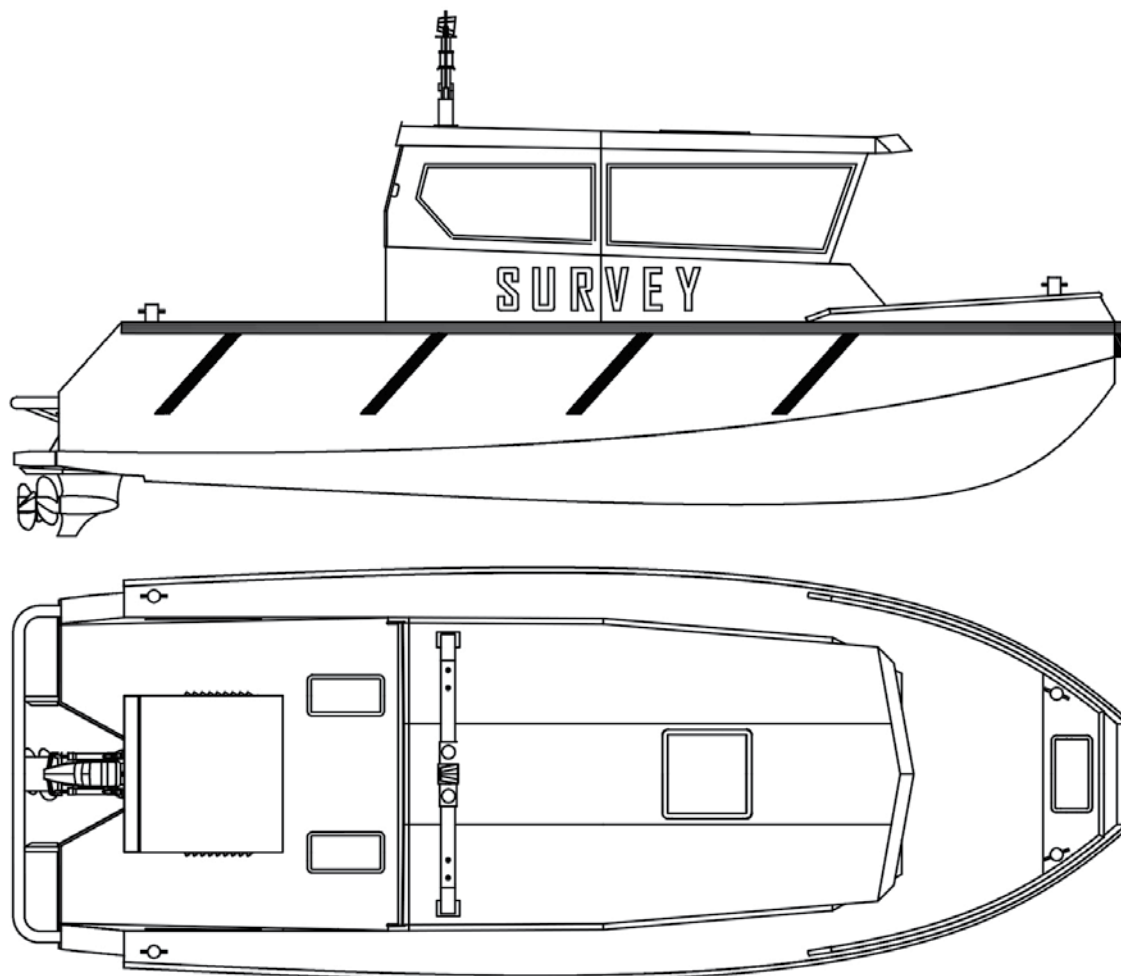

Clear data at high speeds

Two separate moonpools give plenty of room for carefree, fixed mounting of survey equipment, like a multibeam. The hull shape gives a clean water flow across the sensors, while permanently placed sensors minimize misalignment and recalibration. This set-up allows operators to only focus on onboard data collecting and processing.

Save time and money

- » Clear data at high speeds.
- » Double your daily coverage with 30 km/h surveys.
- » Fast transits with 45 km/h top speed.
- » Survey work and data analysis in great comfort.
- » Trailerable, so fast deployment across large distances.

Tell us what you need

Building good workboats is about making clever decisions. About safety, efficiency, costs. Tell us what you need, we'll tell you what we know. Call us any time at +31 6 2026 2006 or contact us at info@dutchworkboats.com.

DUTCHWORKBOATS

P.O. BOX 1, 1398 ZG MUIDEN, THE NETHERLANDS
DUTCHWORKBOATS.COM TEL: +31 (0)6 2026 2006