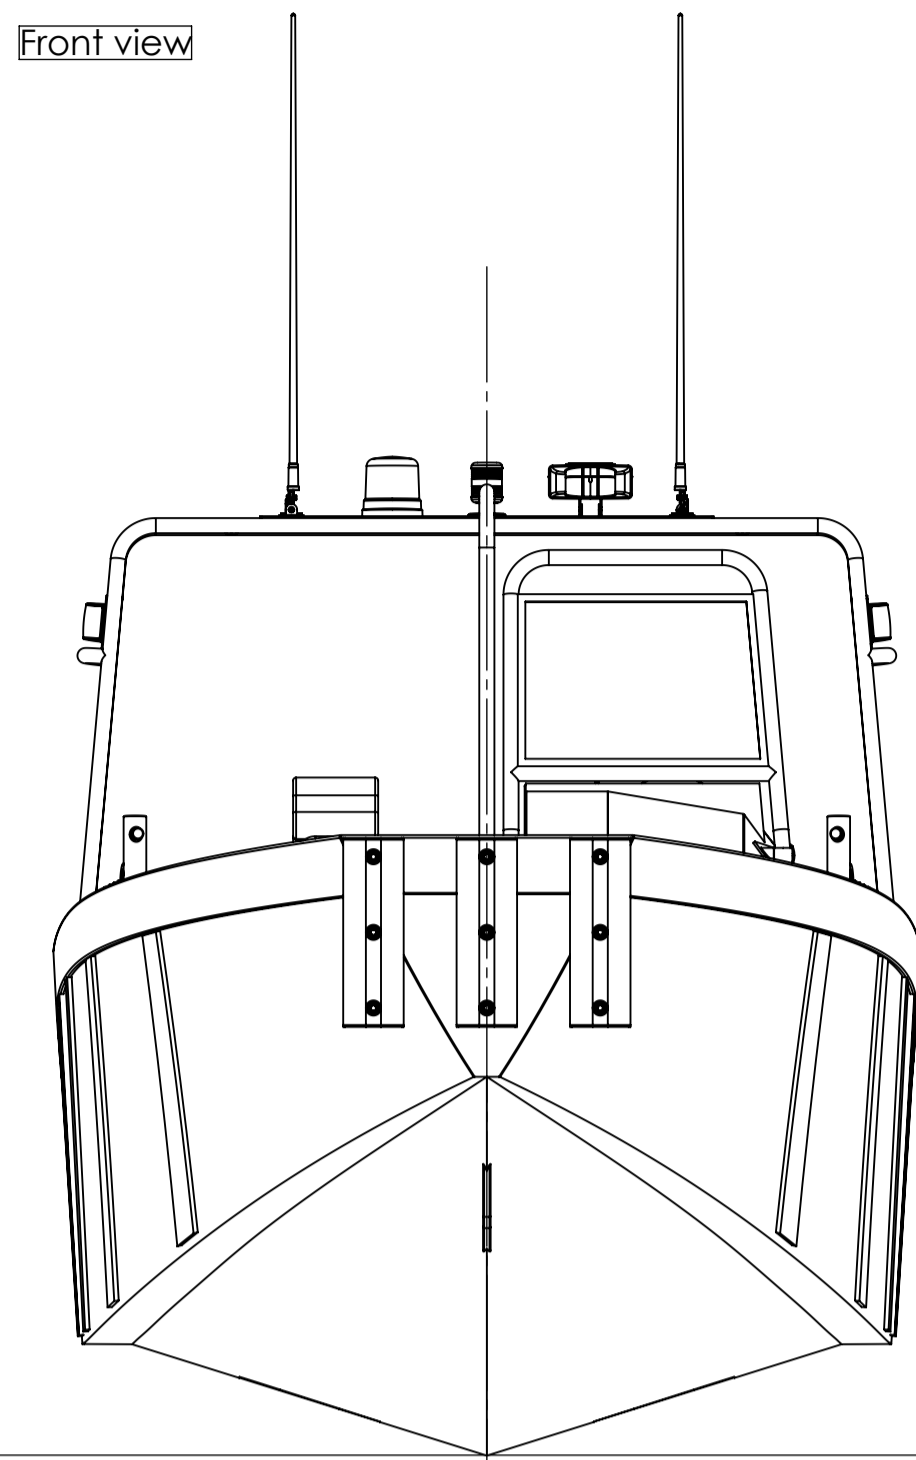

Side view

Front view

frame spacing 1000mm

Top view

Rear view

DWB DUTCHWORKBOATS		Dutchworkboats P.O. Box 1 1398 ZG Muiden The Netherlands		DO NOT SCALE DRAWING	REVISION
NAME	SIGNATURE	DATE		TITLE: DWB 8.00 Crew	
DRAWN	Octave	26-11-14			
CHK'D					
APP'VD					
MTG					
G.A.			MATERIAL:	DWG NO: DWB 8.00-2 001 A1	
			WEIGHT:	SCALE: 1:20 SHEET 1 OF 1	