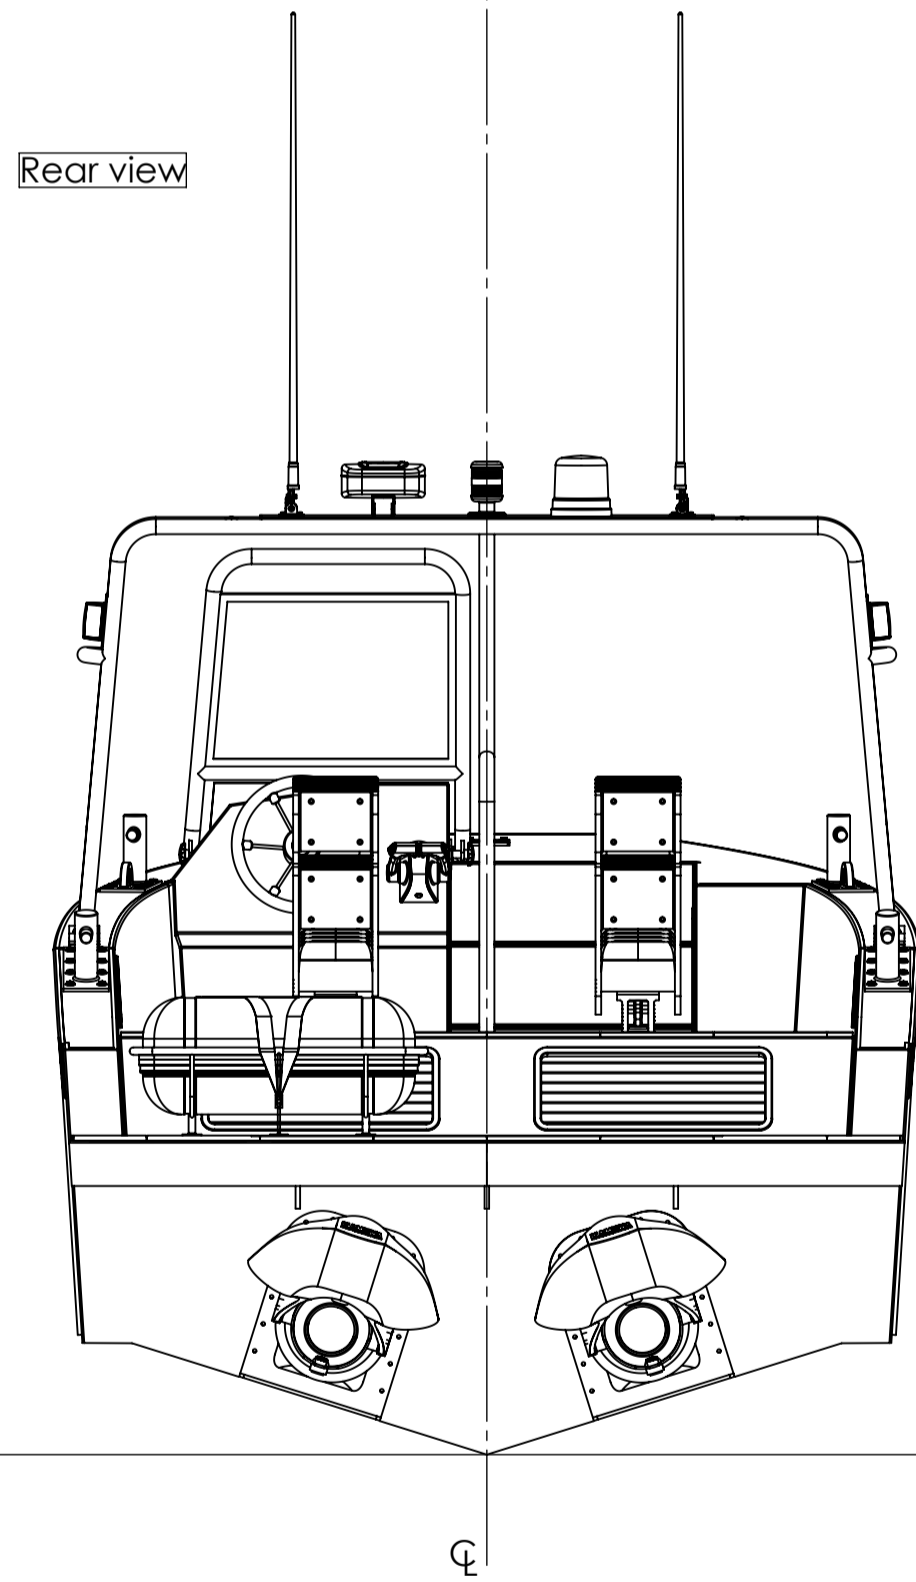

Side view

Front view

frame spacing 1000mm

Top view

Rear view

DWB DUTCHWORKBOATS		Dutchworkboats P.O. Box 1 1398 ZG Muiden The Netherlands		DO NOT SCALE DRAWING	REVISION
NAME	SIGNATURE	DATE		TITLE: DWB 8.00 Crew	
DRAWN	Octave	26-11-14			
CHK'D					
APP'VD					
MTG					
G.A.			MATERIAL:	DWG NO: DWB 8.00-2 001 A1	
			WEIGHT:	SCALE: 1:20 SHEET 1 OF 1	