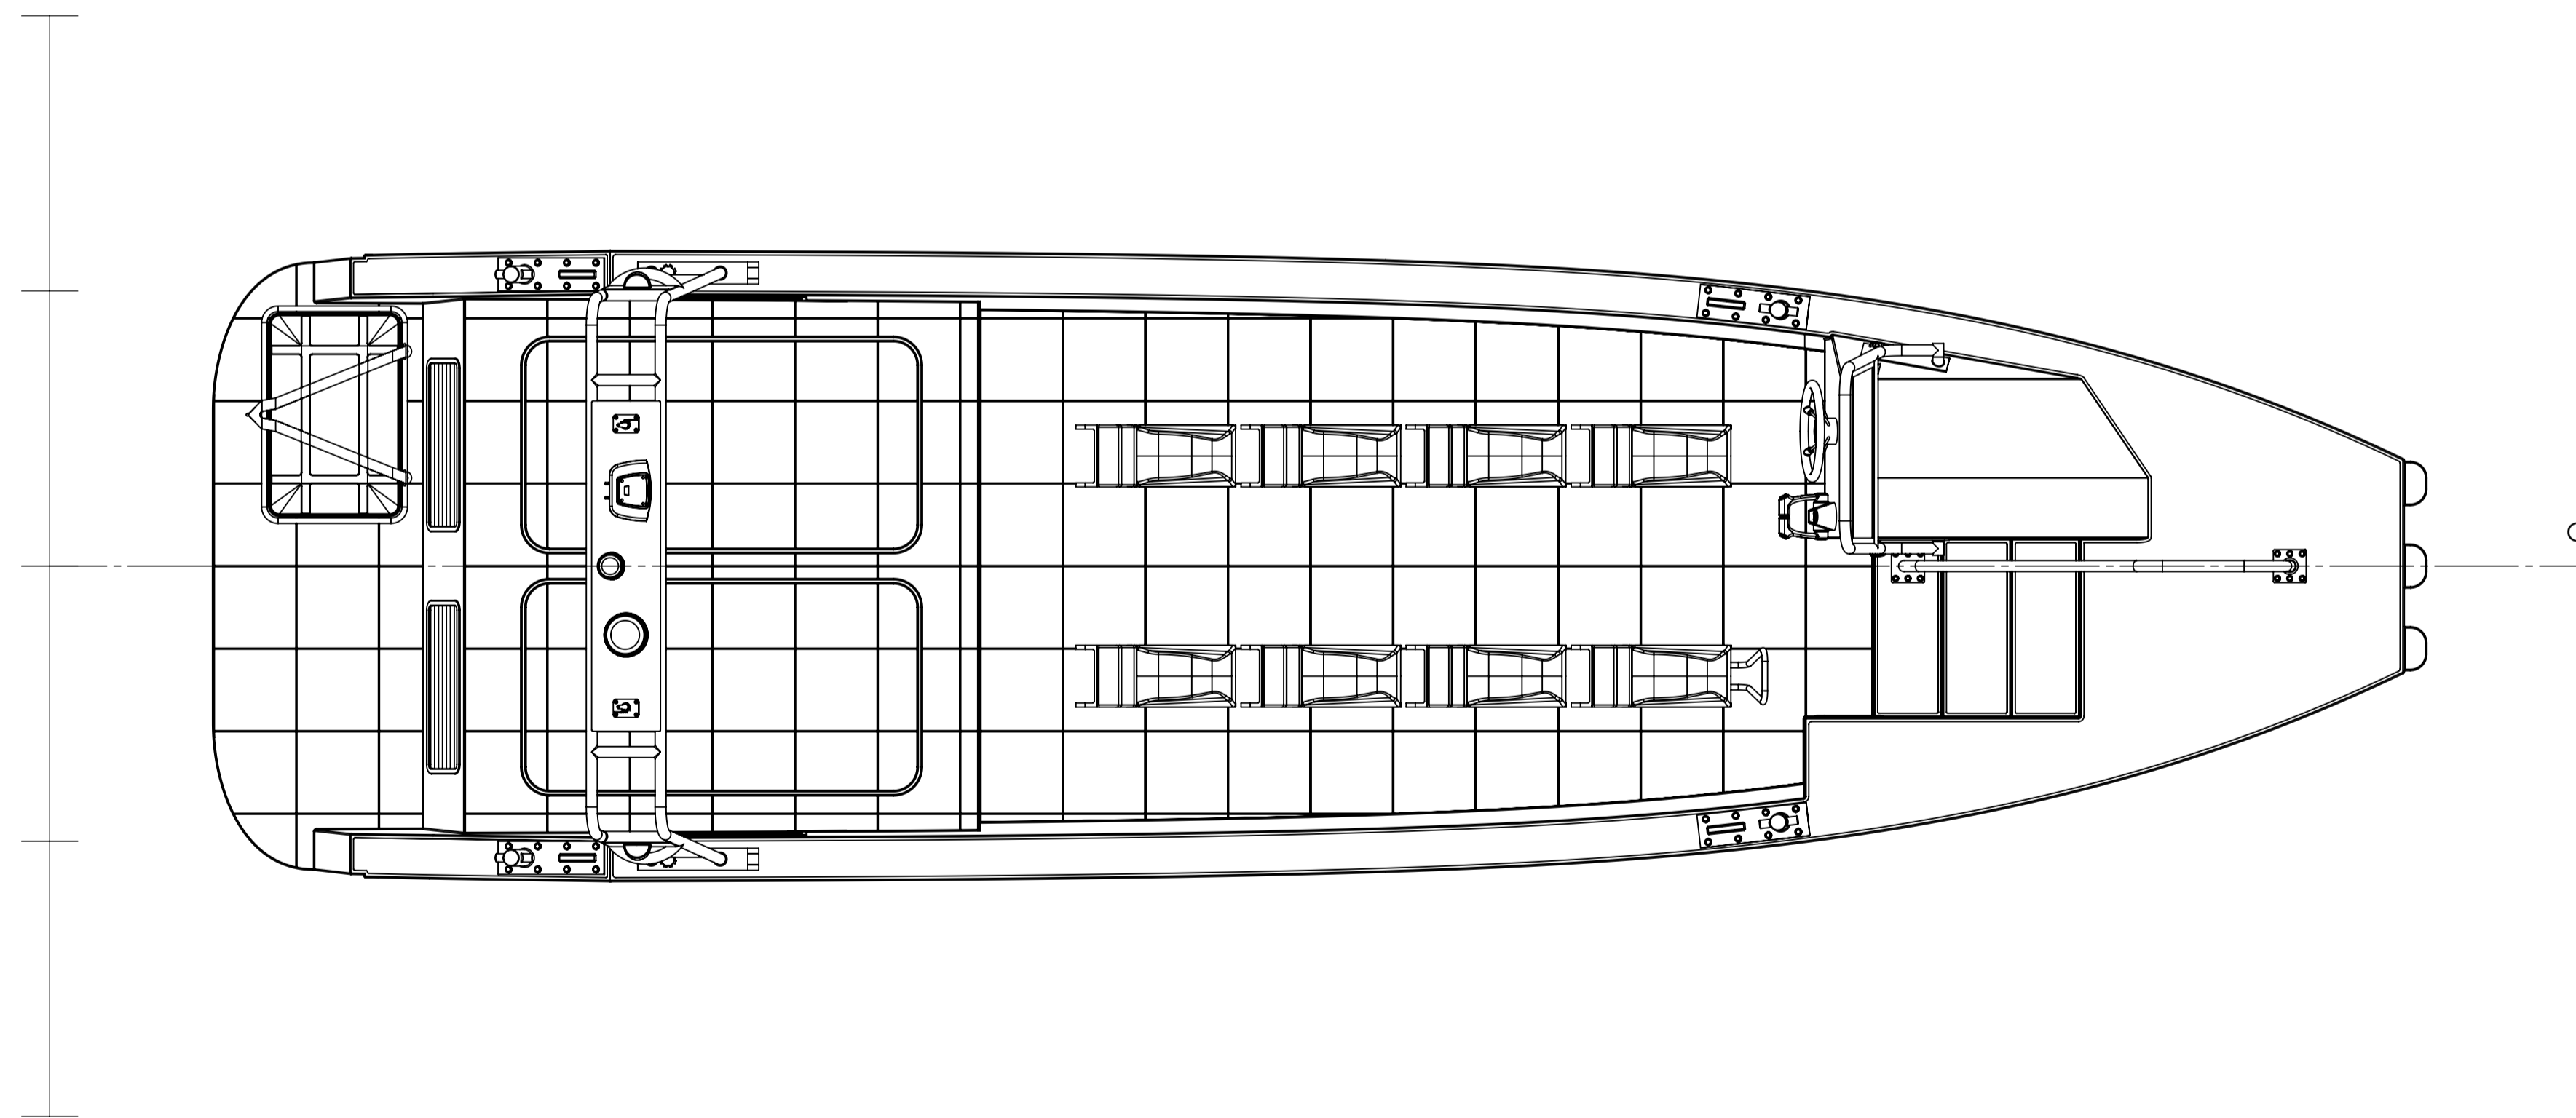

Side view

Front view

frame spacing 1000mm

Top view

Rear view

DWB DUTCHWORKBOATS		Dutchworkboats P.O. Box 1 1398 ZG Muiden The Netherlands		DO NOT SCALE DRAWING	REVISION
NAME	SIGNATURE	DATE		TITLE: DWB 8.00 Crew	
DRAWN	Octave	26-11-14			
CHK'D					
APP'VD					
MTG					
G.A.			MATERIAL:	DWG NO: DWB 8.00-2 001 A1	
			WEIGHT:	SCALE: 1:20 SHEET 1 OF 1	