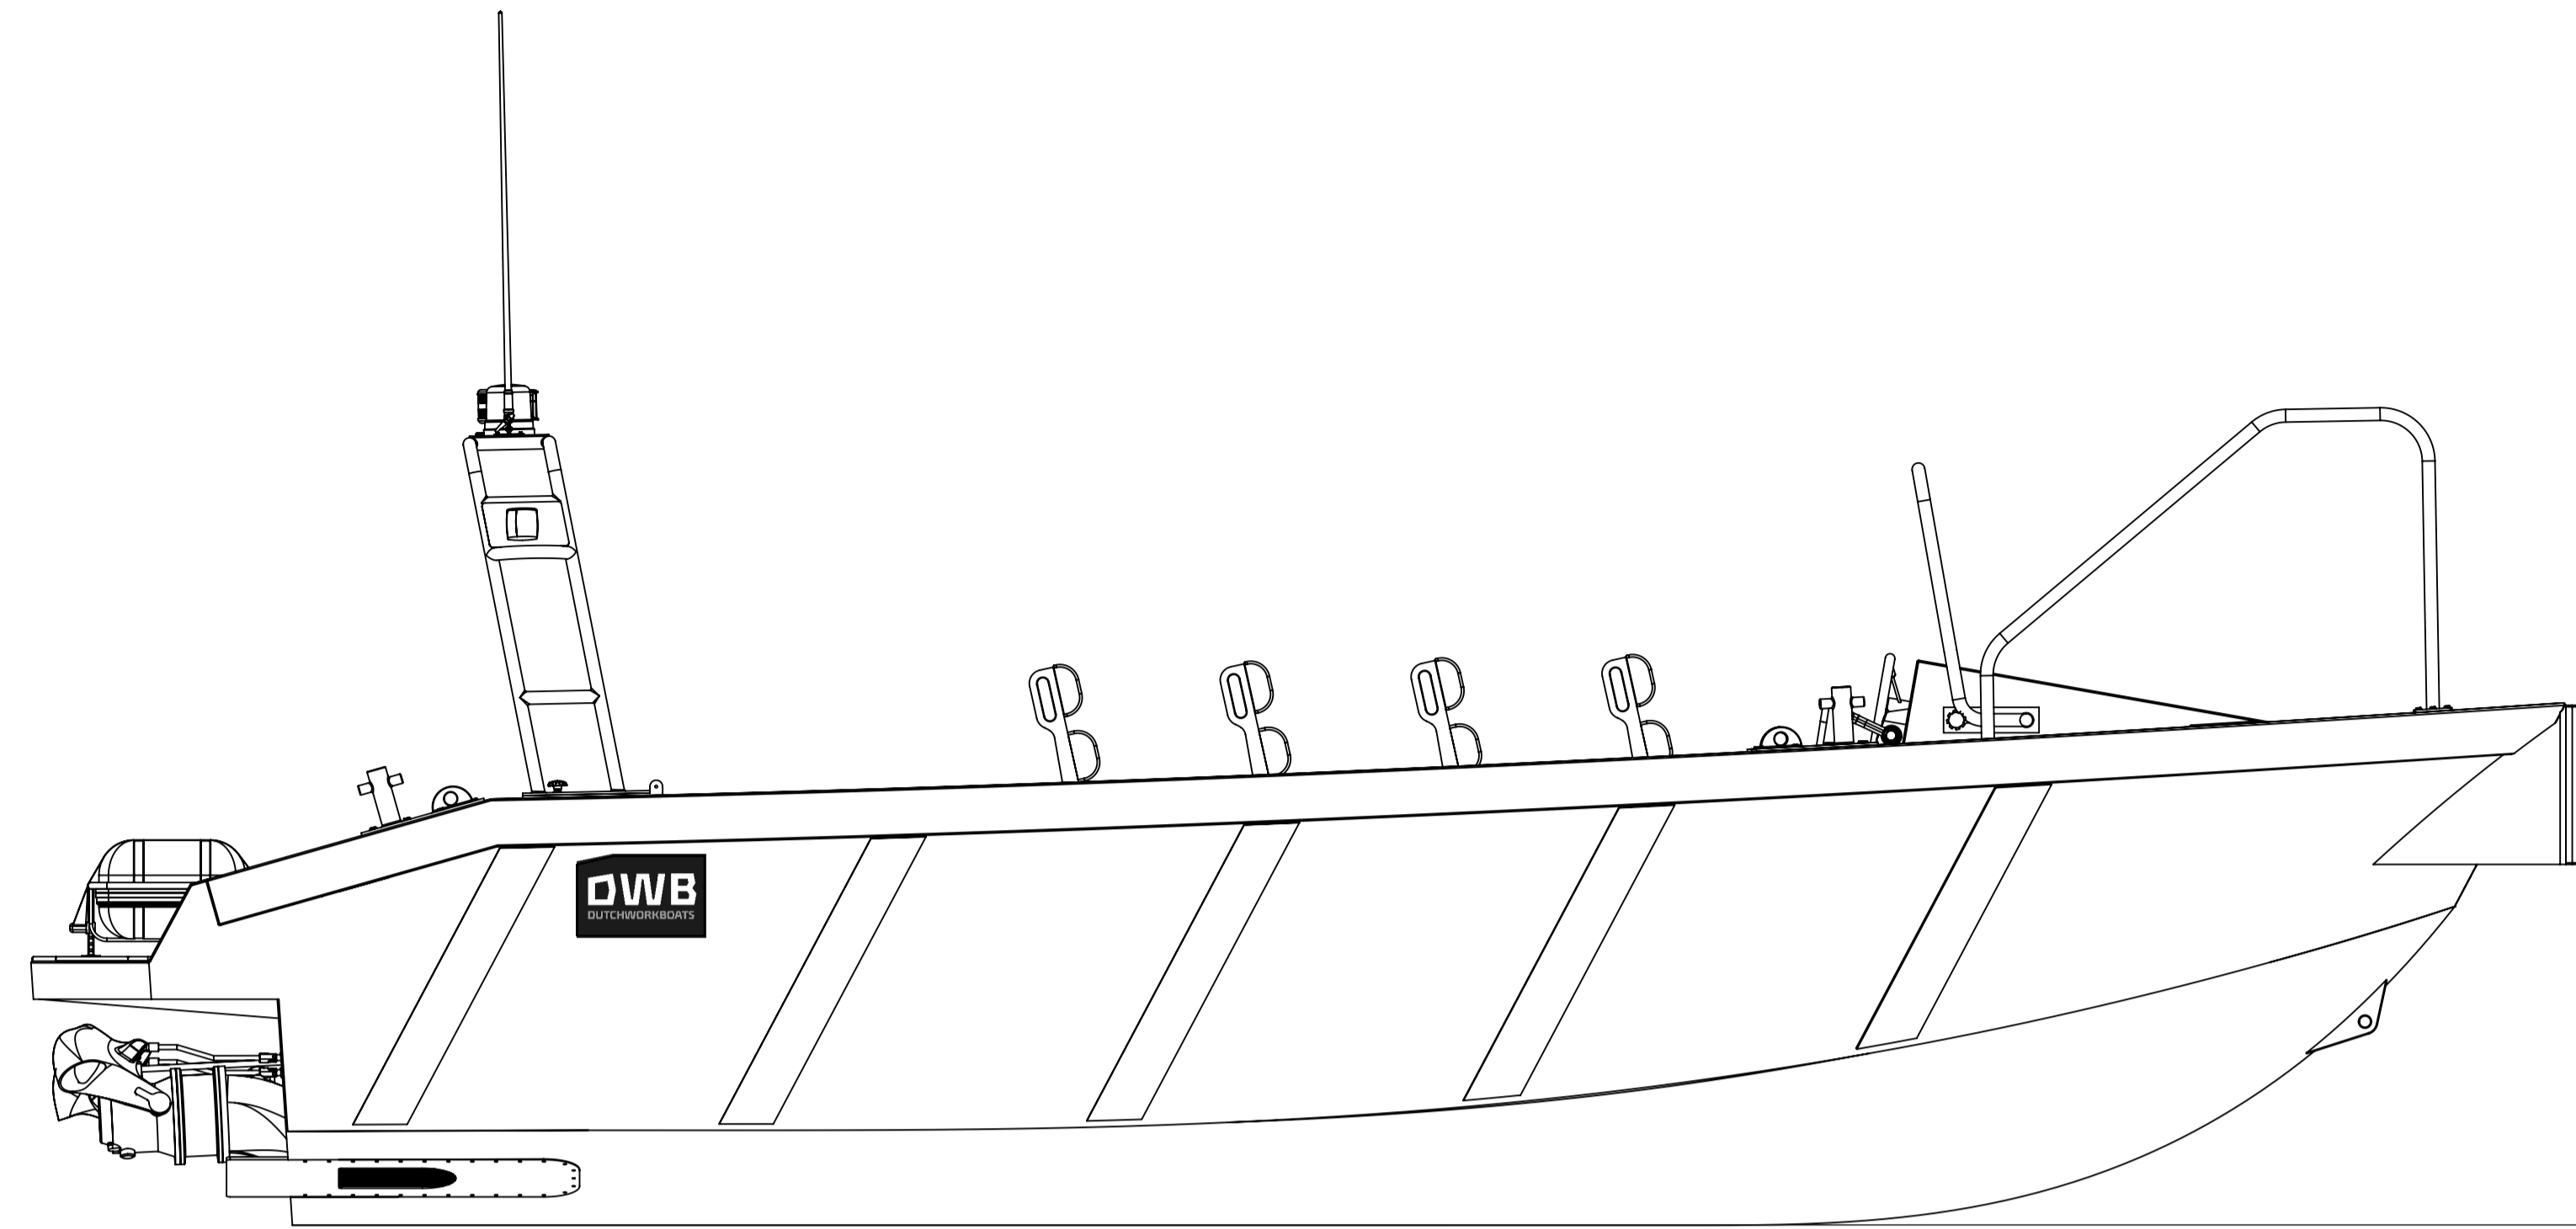

Side view

Front view

frame spacing 1000mm

Top view

Rear view

DWB DUTCHWORKBOATS		Dutchworkboats P.O. Box 1 1398 ZG Muiden The Netherlands		DO NOT SCALE DRAWING	REVISION
NAME	SIGNATURE	DATE		TITLE: DWB 8.00 Crew	
DRAWN	Octave	26-11-14			
CHK'D					
APP'VD					
MTG					
G.A.			MATERIAL:	DWG NO: DWB 8.00-2 001 A1	
			WEIGHT:	SCALE: 1:20 SHEET 1 OF 1	